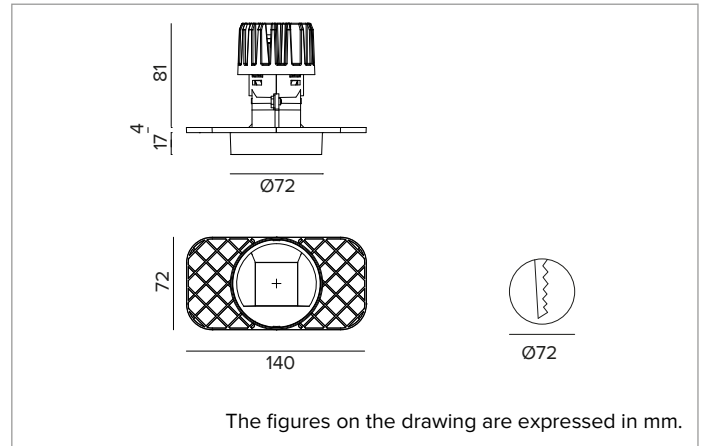

1T8551ELTR | CCTEVO WALL WASHER 78

Recessed LED Downlight in a trimless version

		3000K	H(m)	D1(m)	D2(m)	E _{max} (lx)
		Ra90	42°	73°		
Fixture Power	13W	1	0.83	1.56	876	
Source Flux	1606lm	2	1.65	3.11	219	
Fixture Flux	972lm	3	2.48	4.67	97	
Efficacy	73lm/W	4	3.31	6.23	55	
TS1393	I _{max} =625cd/klm	I _{max}	1003cd	5	4.13	7.78 35

Colour and finish: Plaster white

Weight: 0.41Kg

Version: TRIMLESS

Degree of protection: IP20 for recessed part

Degree of protection: IP54 for exposed part

ELECTRICAL CHARACTERISTICS

Integrated electronic ON-OFF driver.