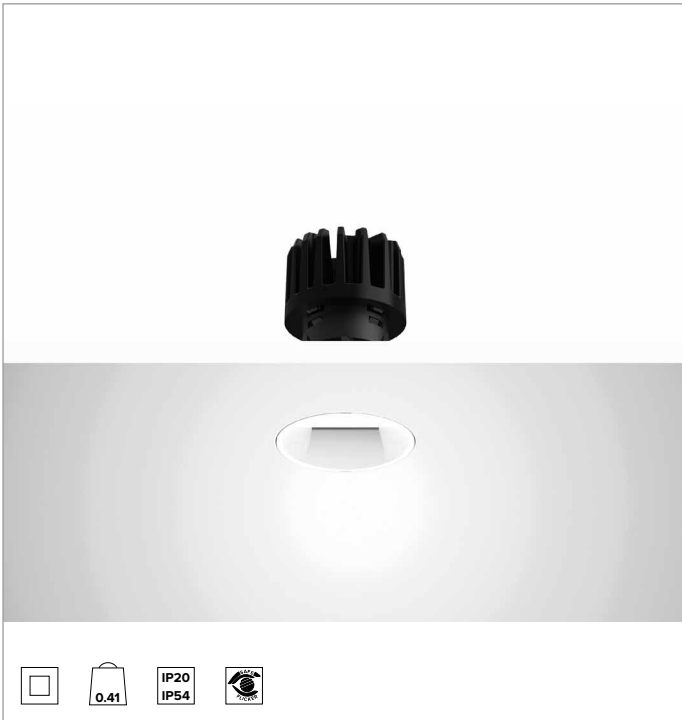

1T8551ELTR | CCTEVO WALL WASHER 78

Recessed LED Downlight in a trimless version

		3000K	H(m)	D1(m)	D2(m)	E _{max} (lx)
		Ra90	42°	73°		
Fixture Power	13W	1	0.83	1.56	876	
Source Flux	1606lm	2	1.65	3.11	219	
Fixture Flux	972lm	3	2.48	4.67	97	
Efficacy	73lm/W	4	3.31	6.23	55	
TS1393	I _{max} =625cd/klm	I _{max}	1003cd	5	4.13	7.78 35

CCT nominal: 3000K

Lifetime (L80/B10): >50000h tq +25°C

ILLUMINOTECHNICAL CHARACTERISTICS

WW Optic: a highly reflective pre-anodised aluminium asymmetric reflector, a holographic acrylic diffuser screen and thermoplastic load-bearing elements.

Optic: WALL WASHER

Optical efficiency: 61%

Fixture flux: 972lm

Luminous efficacy: 73lm/W

Photobiological safety: Compliant with RG1 low risk group

MECHANICAL CHARACTERISTICS

Die-cast black painted anodised aluminium heat sink. Black thermoplastic material structure and a white painted cut-off front. Silicone sealing kit for water and dust protection. Trimless version with a load-bearing element for installation and finishing in plasterboard.

Colour and finish: Plaster white

Weight: 0.41Kg

Version: TRIMLESS

Degree of protection: IP20 for recessed part

Degree of protection: IP54 for exposed part

ELECTRICAL CHARACTERISTICS

Integrated electronic ON-OFF driver.